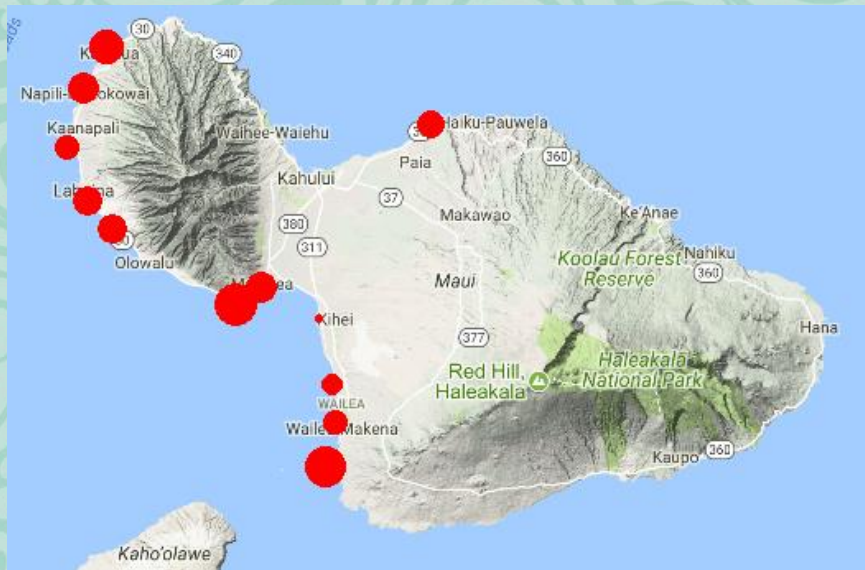

# GREAT WHALE COUNT MAUI

## 2018 WHALE COUNT